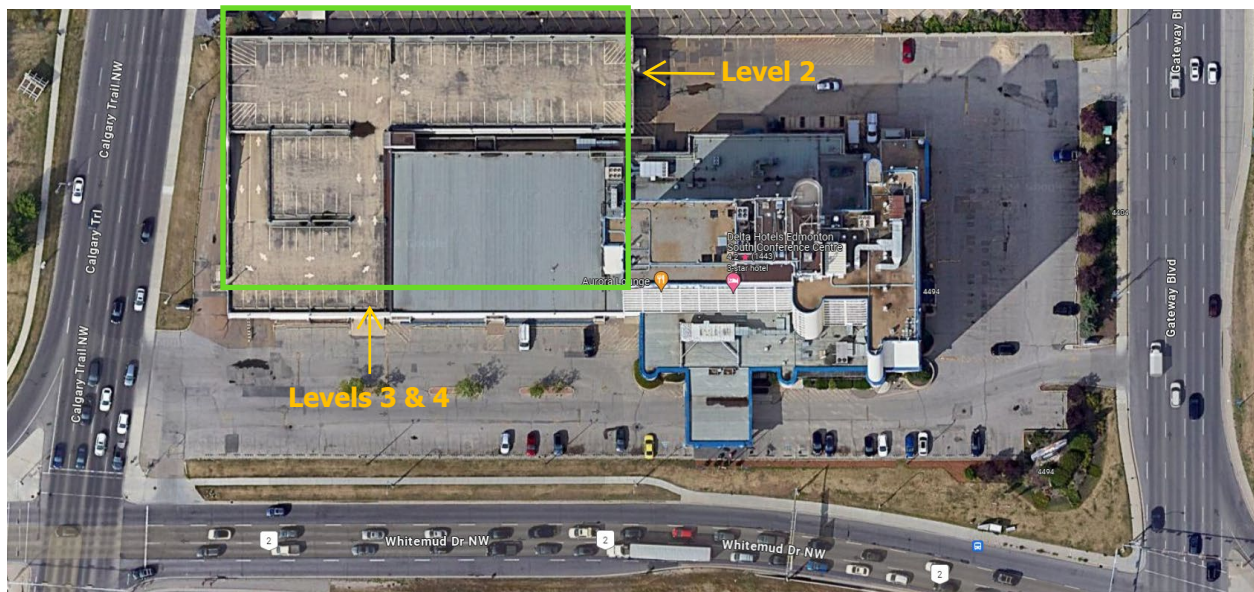

Parking garage access and directions

The [Delta Hotels Edmonton South Conference Centre](#) has ample parking available in their parking garage for the Ambassadors Reception on three upper parking levels (Level 1 underground parking will not be available for our event).

Level 2 of the parking garage can be accessed on the north side of the hotel. Levels 3 and 4 can be accessed on the south side of the hotel.

Please note the height restrictions of each level:

- Level 2 (ground) – 6'
- Level 3 – 6'
- Level 4 – 5' 7"

Once parked, you can access the hotel via the parking garage stairs. Please make your way down to Level 1 (underground) and follow the blue Stollery Children's Hospital Foundation event signage arrows to enter the hotel. Once inside, proceed past the front desk to the elevators on the east side of the lobby.

Please be aware that the parking garage does not have an elevator. If you require special parking considerations, please contact Chloe at Chloe.Heiland-Booth@StolleryKids.com or 587.415.9988.