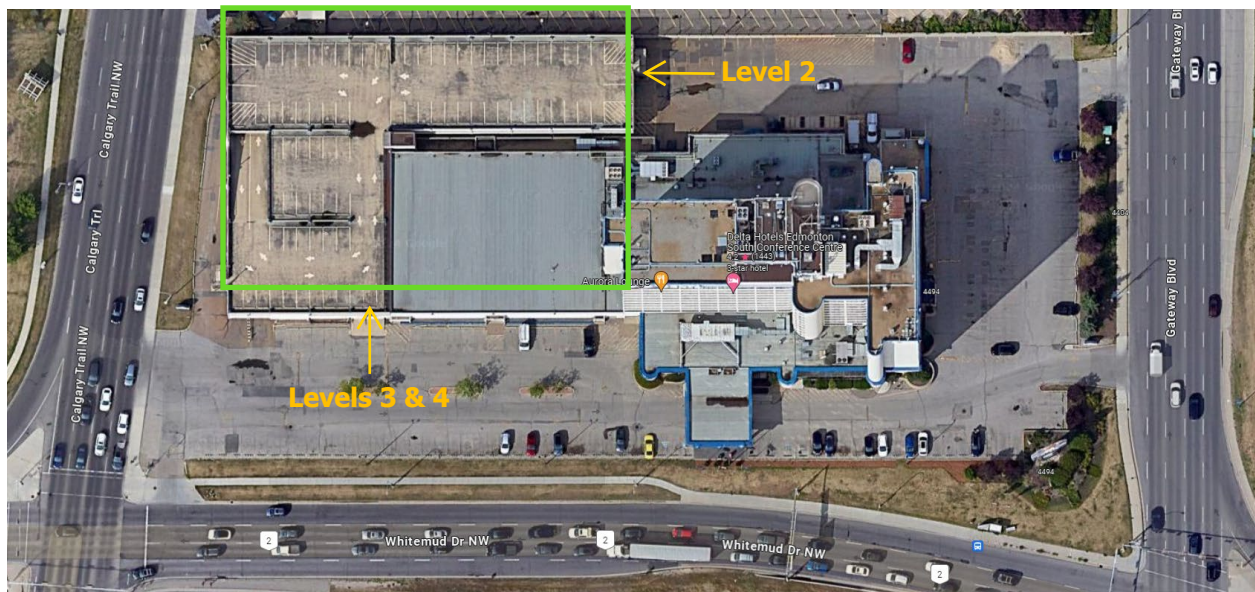

Parking garage access and directions

The [Delta Hotels Edmonton South Conference Centre](#) has ample parking available in their parking garage for the Ambassadors Reception on three upper parking levels (Level 1 underground parking will not be available for our event).

Level 2 of the parking garage can be accessed on the north side of the hotel. Levels 3 and 4 can be accessed on the south side of the hotel.

Please note the height restrictions of each level:

- Level 2 (ground) – 6'
- Level 3 – 6'
- Level 4 – 5' 7"

Once parked, you can access the hotel via the parking garage stairs. Please make your way down to Level 1 (underground) and follow the blue Stollery Children's Hospital Foundation event signage arrows to enter the hotel and proceed to the ballroom.

Please be aware that the parking garage does not have an elevator. If you require special parking considerations, please contact Chloe at Chloe.Heiland-Booth@StolleryKids.com or 587.415.9988.